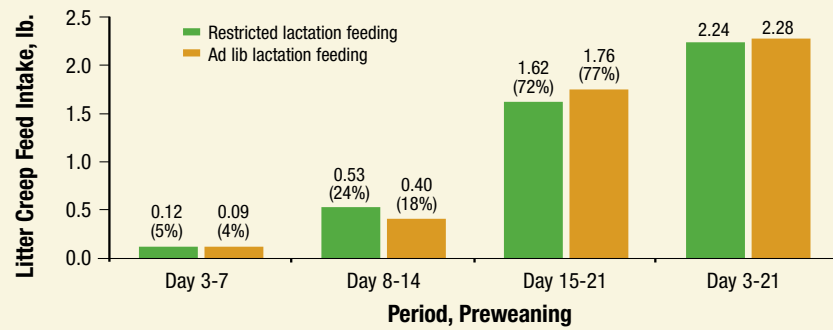

Figure 1. Effects of Lactation Feeding Level on Litter Creep Feed Intake (% of total litter creep feed intake in parentheses)

Figure 2. Predicted Daily Litter Creep Feed Intake (from 39 litters)

Figure 3. Characterization of Piglets Provided with Creep Feed Based on Consumption Category

Figure 4. Frequency and Percentage of Pigs Identified as Eaters on Day 7, 14 and 21