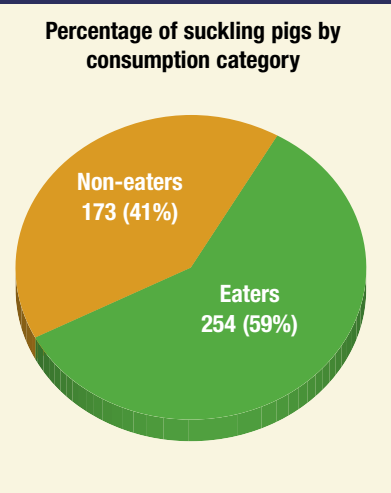

Figure 1. Effects of Lactation Feeding Level on Litter Creep Feed Intake (% of total litter creep feed intake in parentheses)

Figure 2. Predicted Daily Litter Creep Feed Intake (from 39 litters)

Figure 3. Characterization of Piglets Provided with Creep Feed Based on Consumption Category

Figure 4. Frequency and Percentage of Pigs Identified as Eaters on Day 7, 14 and 21