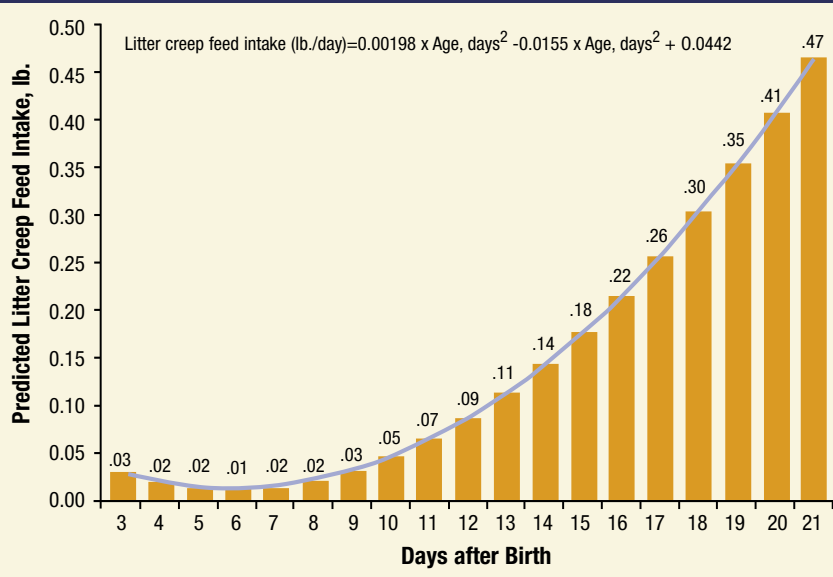

Figure 1. Effects of Lactation Feeding Level on Litter Creep Feed Intake (% of total litter creep feed intake in parentheses)

Figure 2. Predicted Daily Litter Creep Feed Intake (from 39 litters)

Figure 3. Characterization of Piglets Provided with Creep Feed Based on Consumption Category

Figure 4. Frequency and Percentage of Pigs Identified as Eaters on Day 7, 14 and 21